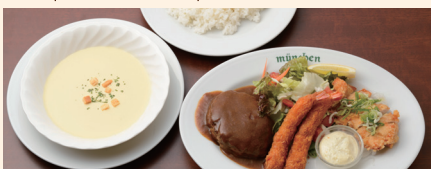

Omelette Set Meal (Spicy Meat Omelette) ¥830

Hamburger Set Meal (with Demi-Glace Sauce) ¥770

Pork Cutlet Set Meal (with Demi-Glace Sauce) ¥770

Happosai (stir-fry) Set Meal (Served with Deep-Fried Chicken) ¥830

Fried Oysters & Mini Gratin Set Meal ¥770

Spinach (Chinese-Style) (with Squid, Bacon, Bamboo Shoots, & Egg) ¥830

Assorted Platter ¥1,670

Hamburger, Fried Shrimp, Deep-Fried Chicken with Spiced Sauce, Soup, Salad, Bread or Rice

Steak Set Meal (100g)

Soup, Salad, with Bread or Rice ¥1,900

Fried Prawns Set Meal

Soup, Salad, with Bread or Rice ¥1,880

How about a drink set?

When ordering from the lunch menu on the left side, you can enjoy a drink for the price mentioned below.